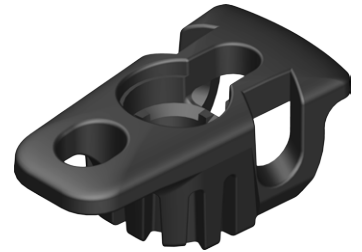

2020 DEALER CATALOG

NEW FOR 2020

**Triple Threat
Rod Holder
Track Mount**
K325416-1

**Performance
Anchor Trolley Kit**
K318110-9

**Triple
Latch Hatch**
K336525-3

**Streamliner
Pad Eye**
K081410-1

Pad Hook
K081450-1

HLR Deck Fitting
K736570-1

1

**LED Utility
Light Flex Strip Kit**
White - K401475-1
Green - K401477-1
Red - K401478-1
Red/Green - K401479-1

NEW ELECTRICAL COMPONENTS

2

**LED
Strip Light**
White - K401445-1
Blue - K401446-1
Green - K401447-1
Red - K401448-1

3

**SAE
Power Cable**
12" - K426901-1
36" - K426903-1
72" - K426906-1
144" - K426912-1

4

**Dual USB
Socket/Voltmeter**
K426517-1

5

**LED
Utility Light
Flex Strip Roll**
White - K401485-1
Green - K401487-1
Red - K401488-1