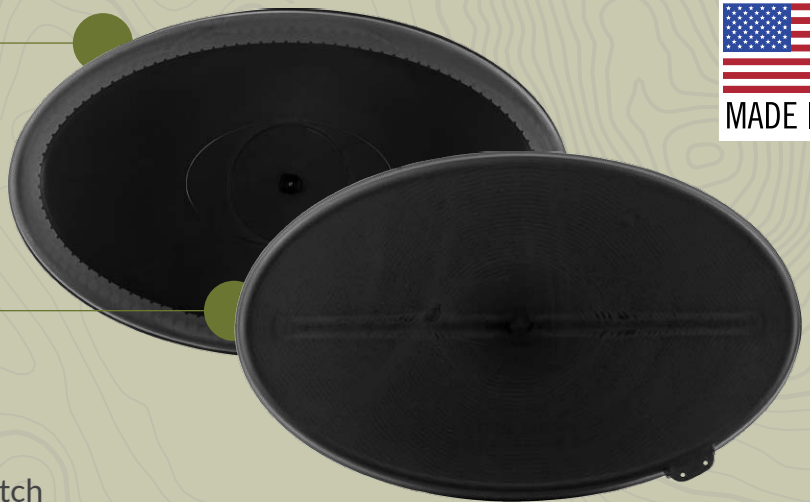

RECREATIONAL

Narrow Oval
K745350-1

Wide Oval
K745360-1

VCP Oval
K745370-1

4" Round
K746240-1

6" Round
K746260-1

8" Round
K746280-1

10" Round
K746300-1

PERFORMANCE

- Superior Watertight Seal
- Hard Dome Insert (UV Resistant)
- Buoyant Material
- Stylish Matte Finish
- Easy to Attach/Remove

RECREATIONAL

- UV Resistant Rubber Design
- Pre-Stretched, Non-Sagging Fit
- Buoyant Material
- Economically Priced
- Commonly Used For Round Day Hatch