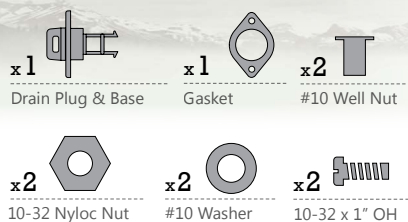

KIT INCLUDES