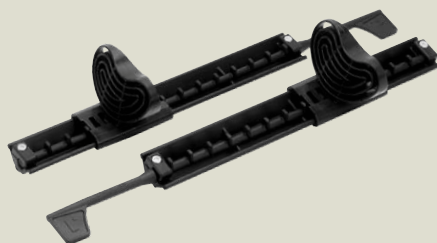

PERFORMANCE

- Superior Watertight Seal
- Hard Dome Insert (UV Resistant)
- Buoyant Material
- Stylish Matte Finish
- Easy to Attach/Remove

RECREATIONAL

- UV Resistant Rubber Design
- Pre-Stretched, Non-Sagging Fit
- Buoyant Material
- Economically Priced
- Commonly Used For Round Day Hatch

Trucourse™ Rudder

K748150-3

Footbraces

To make footbraces easier to sell, we've reduced our number of SKU's, while still providing a full selection to fit your mounting pattern. In our Kayak Adjustable Line, you now have a choice of three basic models. You can also purchase a separate Short Flag Kit (K747380-1) to transform your footbrace and fit those tight cockpits. Or for you boat builders, just purchase a Stud Mount Kit (K747270-1) to glue or glass any footbrace kit in place.

RECREATIONAL

**Kayak Recreational
Footbrace, Stud Mount**
K747510-1

**Kayak Recreational
Footbrace, Thru Hull**
K747520-1

**Kayak Recreational
Footbrace w/ Rudder Control**
K747600-1

ADJUSTABLE

**Kayak Adjustable
Footbrace**
K747100B-1

**Kayak Adjustable
Footbrace w/ Rudder Control**
K747200B-1

**Kayak Adjustable
Footbrace Low Profile**
K747300B-1

Dealer Panel Programs

Become a one-stop shop with an assortment of best-selling hardware, kayak fishing, and accessory solutions. Each item is individually packed & barcoded to interface easily with your inventory management system. All panel programs include: